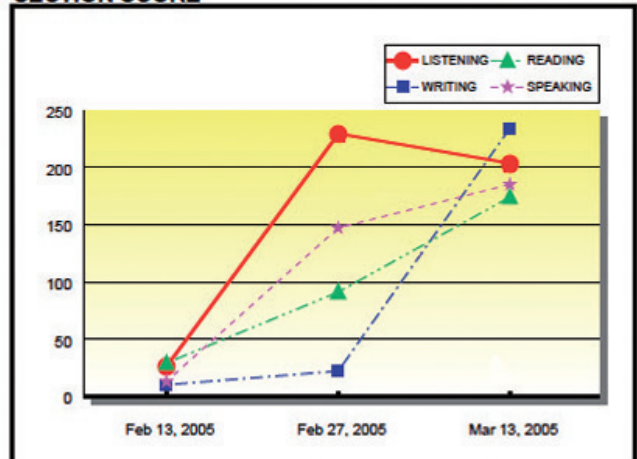

SECTION SCORE