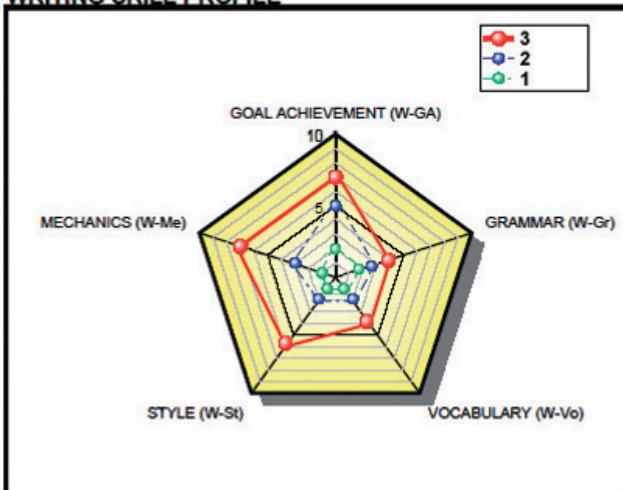

## Gtec Taro

GTEC ID: ABC1234567

TIMES TAKEN	DATE	LISTENING	READING	WRITING	SPEAKING	TOTAL
3	Mar 13, 2006	200	174	234	185	793
2	Feb 27, 2006	229	91	22	147	489
1	Feb 13, 2005	26	29	10	13	78

TIMES TAKEN	DATE	W-GA	W-Gr	W-Vo	W-St	W-Me	S-GA	S-Gr	S-Vo	S-FI	S-Pr
3	Mar 13, 2006	7	4	4	6	7	7	7	5	8	7
2	Feb 27, 2006	5	3	3	3	3	5	6	4	5	5
1	Feb 13, 2005	2	2	1	1	1	4	4	1	1	1

TOTAL SCORE

SECTION SCORE

WRITING SKILL PROFILE

SPEAKING SKILL PROFILE