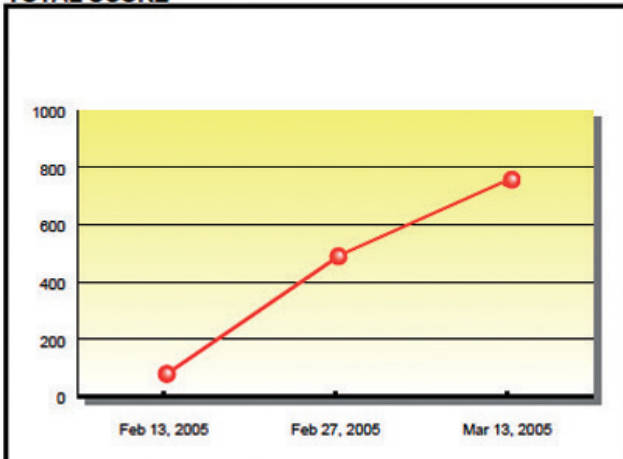

Global Test of English Communication

Test History

Gtec Taro

GTEC ID: ABC1234567

TIMES TAKEN	DATE	LISTENING	READING	WRITING	SPEAKING	TOTAL
3	Mar 13, 2006	200	174	234	185	793
2	Feb 27, 2006	229	91	22	147	489
1	Feb 13, 2005	26	29	10	13	78

TIMES TAKEN	DATE	W-GA	W-Gr	W-Vo	W-St	W-Me	S-GA	S-Gr	S-Vo	S-FI	S-Pr
3	Mar 13, 2006	7	4	4	6	7	7	7	5	8	7
2	Feb 27, 2006	5	3	3	3	3	5	6	4	5	5
1	Feb 13, 2005	2	2	1	1	1	4	4	1	1	1

TOTAL SCORE